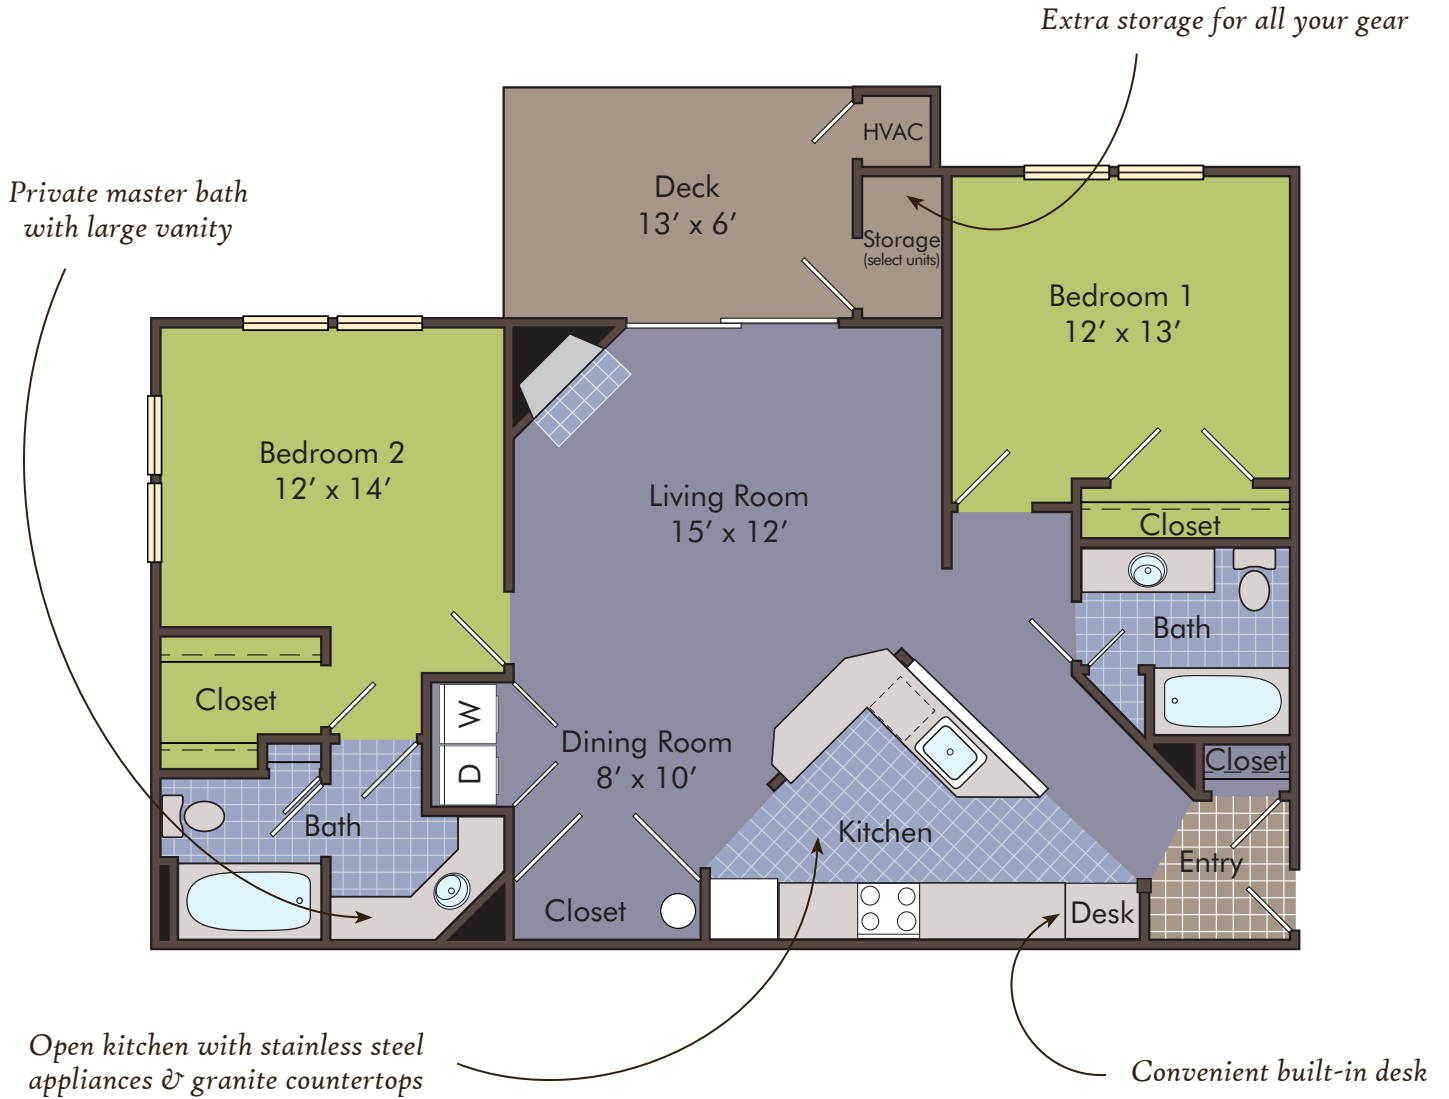

KNOLL CREST

APARTMENT HOMES

A New View

The MAPLEWOOD

Two Bedrooms • Two Baths • 1,120 Square Feet